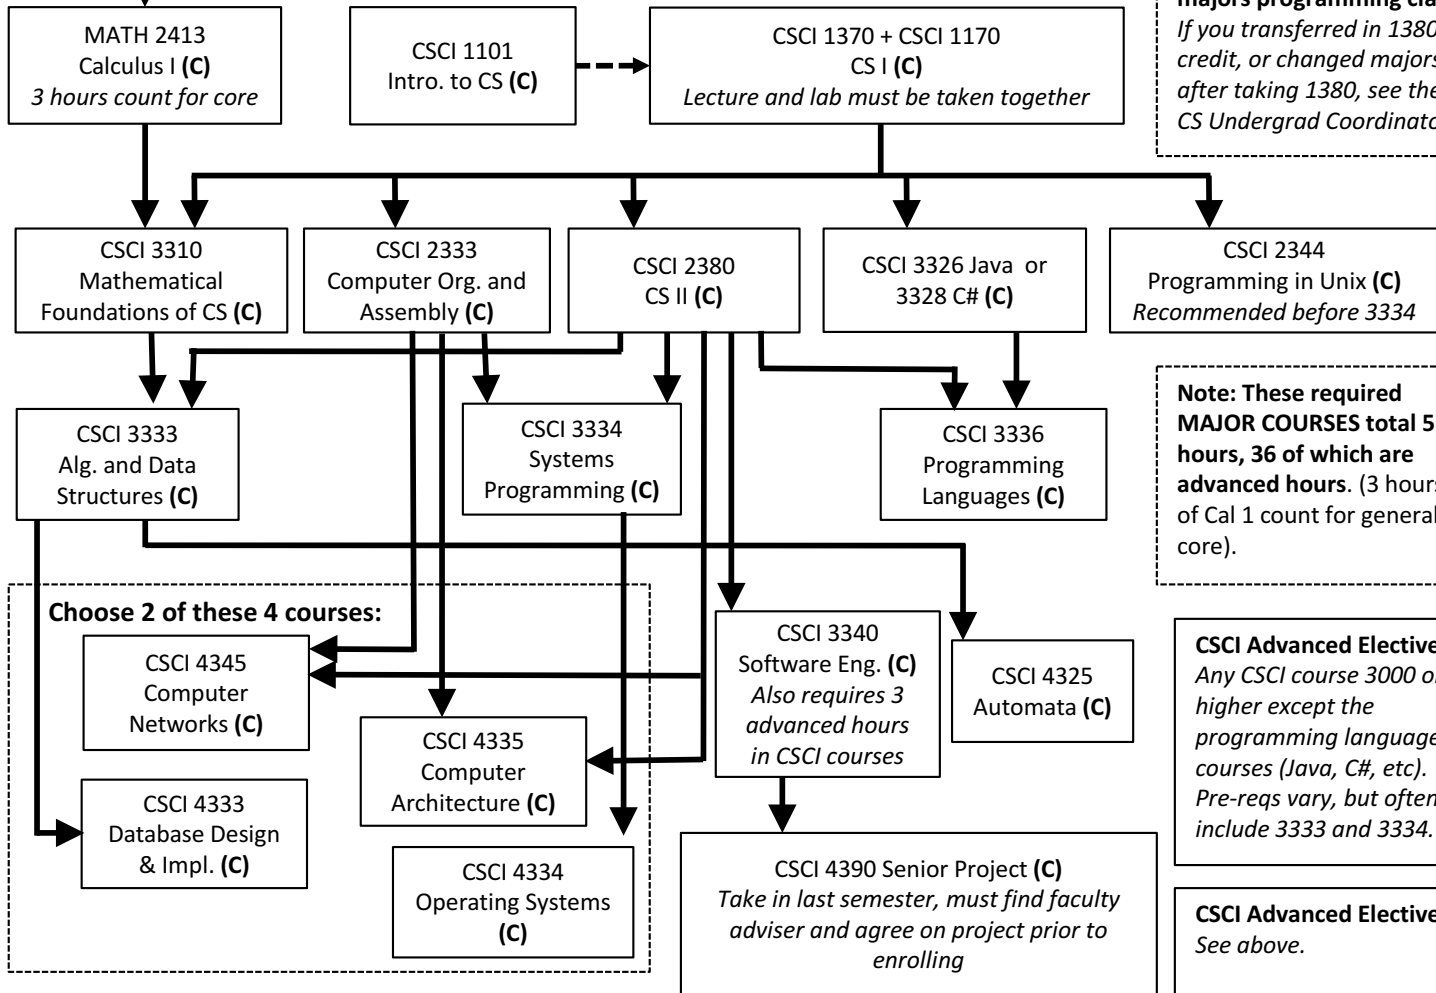

BS Computer Science UTRGV Degree Plan 2017 – 2019

Pre-requisite:
Co-requisite:
Course requires grade of C or higher: (C)
Advanced course: 3000-level or higher

Schedule your major courses first every semester! Then fill in with core and supporting courses, which have fewer scheduling constraints on them.

Note: CSCI 1380 is the non-majors programming class!
If you transferred in 1380 credit, or changed majors after taking 1380, see the CS Undergrad Coordinator.

Not in Degree Plan: Math Pre-reqs as necc.

MATH 1314 or 1414
College Algebra (C)

MATH 2412
Pre-calculus (C)

Not in Degree Plan: University Requirements

UNIV 1301
(may be required)

6-hr 2nd Language Proficiency

Note: These required MAJOR COURSES total 51 hours, 36 of which are advanced hours. (3 hours of Cal 1 count for general core).

CSCI Advanced Elective 1
Any CSCI course 3000 or higher except the programming language courses (Java, C#, etc). Pre-reqs vary, but often include 3333 and 3334.

CSCI Advanced Elective 2
See above.

GENERAL EDUCATION CORE (42 hours):

Core Required:
ENGL 1301, ENGL 1302
HIST 1301, HIST 1302
POLS 2301, POLS 2302

Core Options:
Creative Arts (3 hours)
Social and Beh. Sciences (3 hours)
*also 3 hours from Calculus I
* also 1 hour from 3rd Science Lab

Degree Required Core Courses

PHIL 2326 Prof. Ethics	PHYS, BIO or CHEM 1 <i>with lab</i>
COMM 1315 Public Speaking	PHYS, BIO or CHEM 2 <i>with lab</i>

SUPPORTING COURSES (26 total hours (3rd Science Lab not counted here), 12 advanced hours):

ENGL 3342 Tech. Writing	MATH 2318 Linear Algebra	Free Advanced Elective 1 <i>any course 3000 or higher</i>
ELEE 2330 + ELEE 2130 Digital Systems	MATH 2414 Cal II	Free Advanced Elective 2 <i>any course 3000 or higher</i>
1 Additional Course in PHYS, BIO or CHEM <i>with lab</i>	MATH 4337, 3331 or EEE 3340 Probability & Stats	

Total Hours
You must have **124 total hours** and **48 advanced hours!** Depending on what you have transferred and taken outside the major, this may require you to choose additional electives.